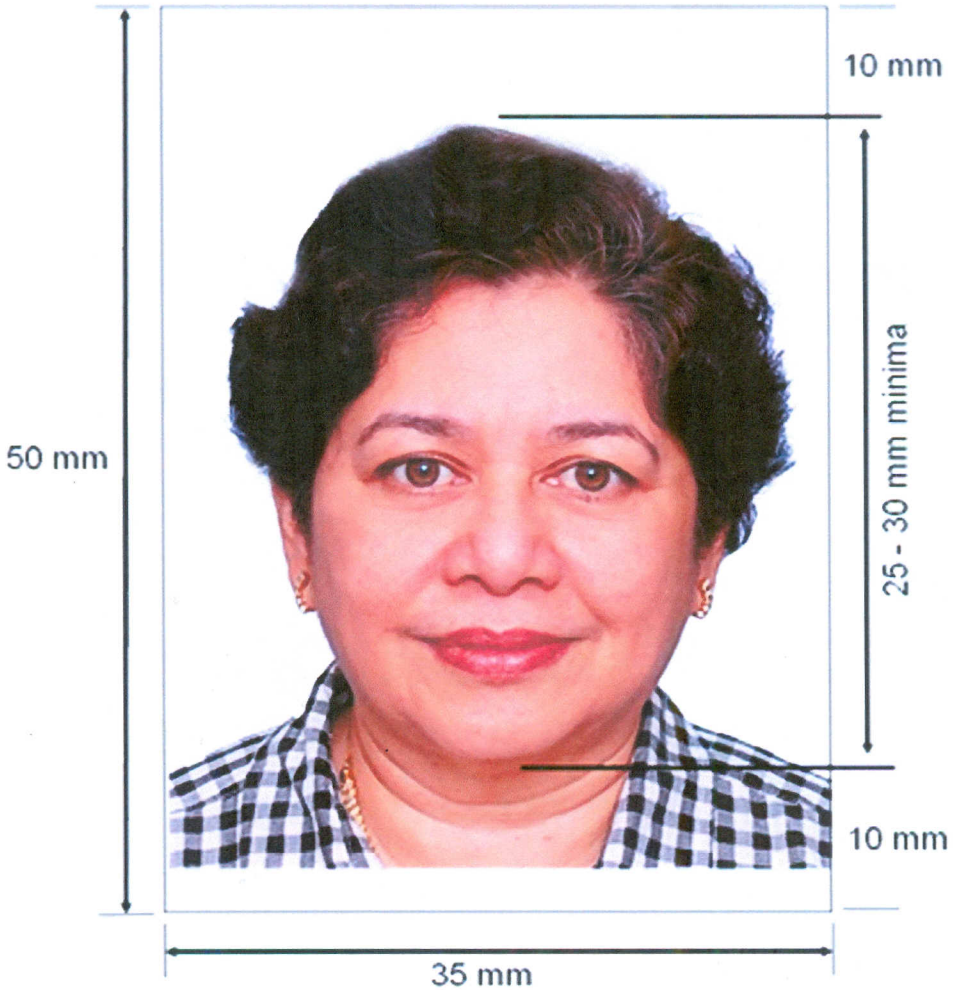

Photo Specification For Malaysia Visa Application

1. Size of photo 35mm X 50mm, **WHITE background**
2. Face size minimum 25-30mm
3. Face strait look the camera
4. Open eye, close mouth
5. Hair cannot cover the face
6. Not cover the forehead for wearing hood
7. No cap